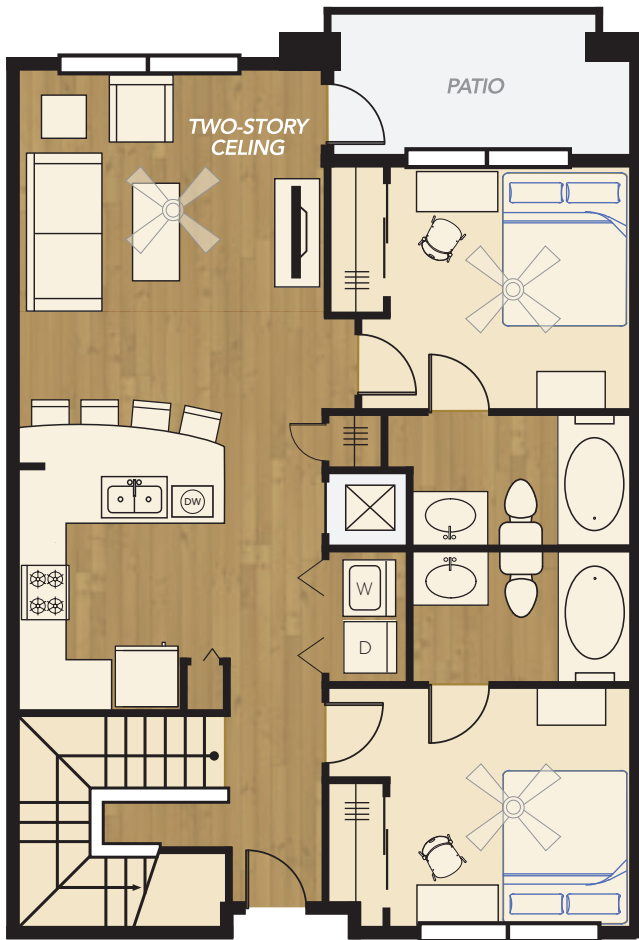

4 BEDROOM, 4 BATH TOWNHOME

PLAN D2 (1,947 SF)

1ST FLOOR

2ND FLOOR